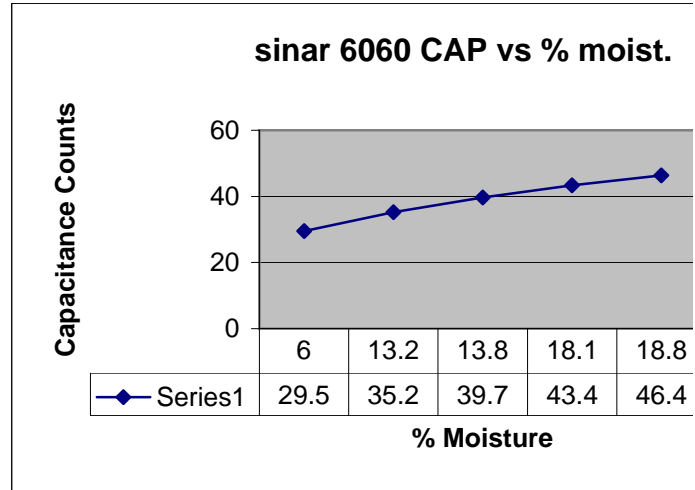

Blueberry Profile	
capacitance counts	% Moisture
29.5	6
35.2	13.2
39.7	13.8
43.4	18.1
46.4	18.8

ist.